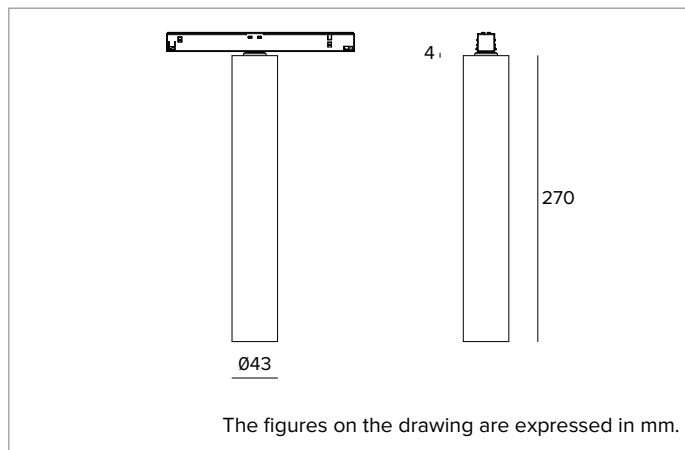

SOURCE

High efficiency Chip on Board LED Ra90. 3500K on request.

Energy efficiency class: E

Nominal power: 6,5W

Nominal flux: 1060lm

Colour rendering index: 90

Rf: 90

Rg: 98

CCT nominal: 4000K

SDCM: 1.5

Lifetime (L80/B10): >50000h tq +25°C

ILLUMINOTECHNICAL CHARACTERISTICS

MWFL version - convex faceted highly reflective anodised aluminium precision optics, a holographic diffusion filter and a black silicone cut off ring.

Optic: REFLECTOR

Beam angles: MWFL

Optical efficiency: 74%

Fixture flux: 783lm

Luminous efficacy: 110lm/W

Photobiological safety: Compliant with RG1 low risk group

MECHANICAL CHARACTERISTICS

Cylindrical body in CNC machined aluminum and coated with powder paint.

Colour and finish: Deep black

Dimensions: D=43mm

Weight: 0.3Kg

Version: DALI

Degree of protection: IP20

ELECTRICAL CHARACTERISTICS

DALI version, track power supply. Casambi control system available using a dedicated accessory.

Fixture Power: 7W

Power supply: 48Vdc

Insulation Class: CLASS 3

Class F: YES

Ambient temperature: 0°C / +25°C

INSTALLATION

Quick coupling system for mounting the product on the track.

NOTES

Not polarized fixture. Black adapter. 110-277Vac version available on request. Not compatible with Fortyeight Trimless Deep track. Commissioning of the control system via free APP; the intervention of a specialist technician can be quoted on request.

WARRANTY

5 years.

WARNING

Luminaire designed for disposal/recycling at end-of-life. Replaceable (LED only) light source by a professional. Replaceable control gear by a professional.

Due to the technological evolution of the electronic components, the data provided may be updated, and as such, confirmation must be requested during the order process.

Luminous flux and power supply have +/-10% tolerances with respect to the indicated value. tq +25°C (CIE 121).

We reserve the right to make technical changes.

Targetti Sankey S.r.l.
Via Pratese, 164
50145 Firenze - Italy
Tel: +39 055 37911
targetti.com
targetti@targetti.com

CCIAA Firenze
Share Capital:
€ 500.000,00
VAT N. (IT):
01537660480
R.E.A.: FI-275656

TARGETTI